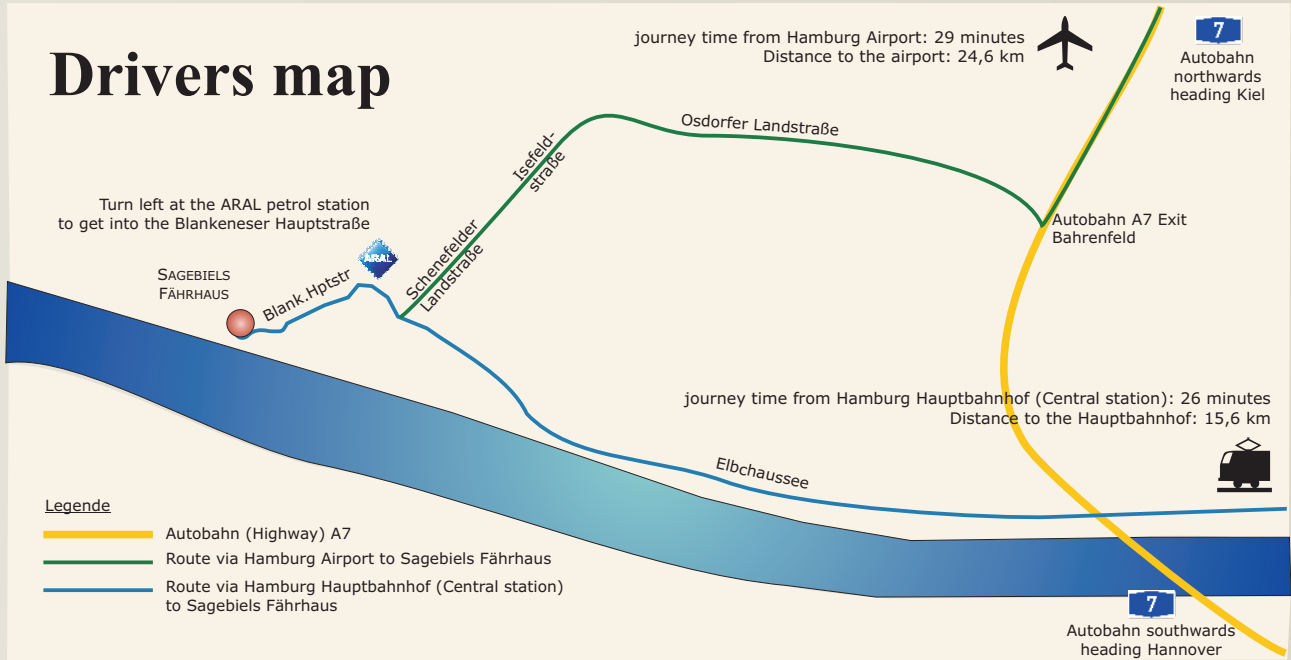

How to get to Sagebiels Fährhaus

Sagebiels is located in the western part of Hamburg - this district is called 'Blankenese'.

Drivers map

Sagebiels Fährhaus, Blankeneser Hauptstraße 107, 22587 Hamburg