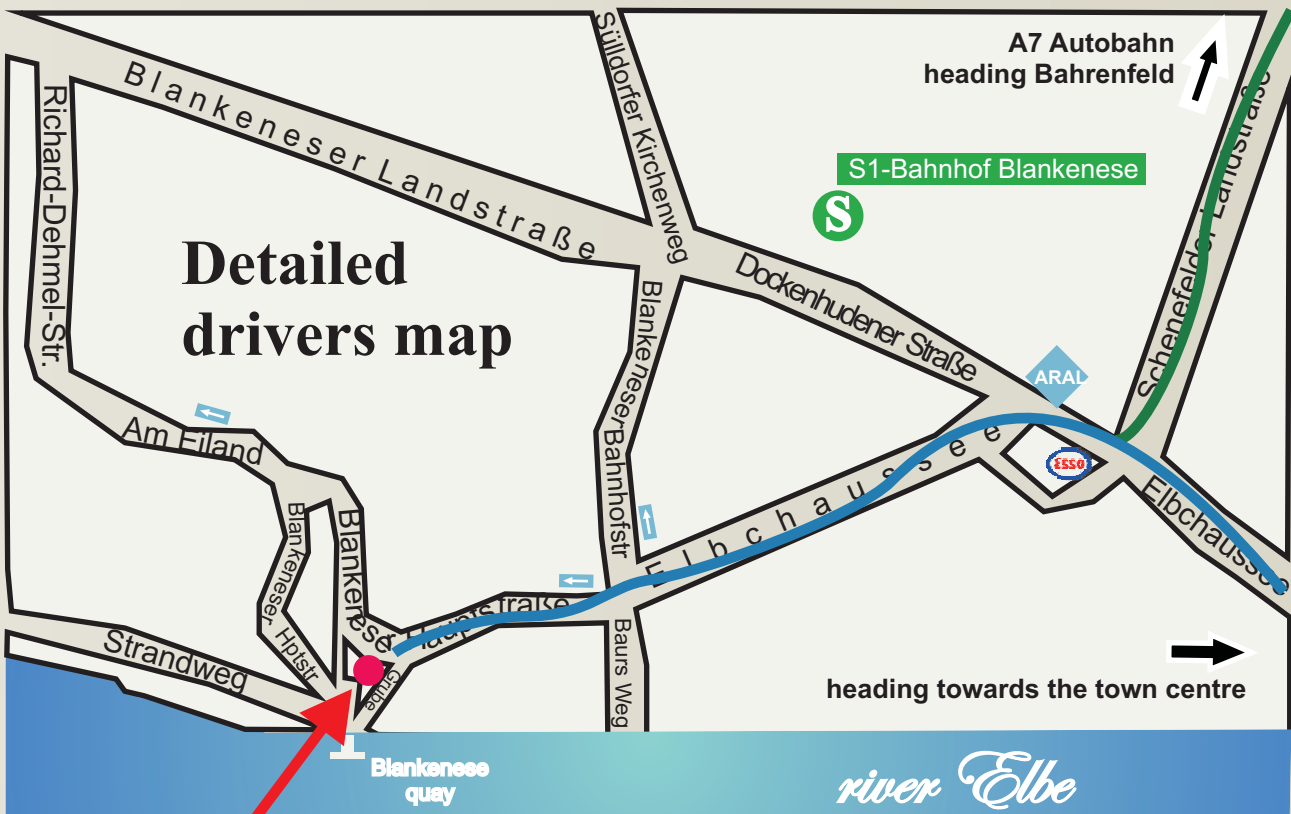

How to get to Sagebiels Fährhaus

Sagebiels is located in the western part of Hamburg - this district is called 'Blankenese'.

Drivers map

Sagebiels Fährhaus, Blankeneser Hauptstraße 107, 22587 Hamburg